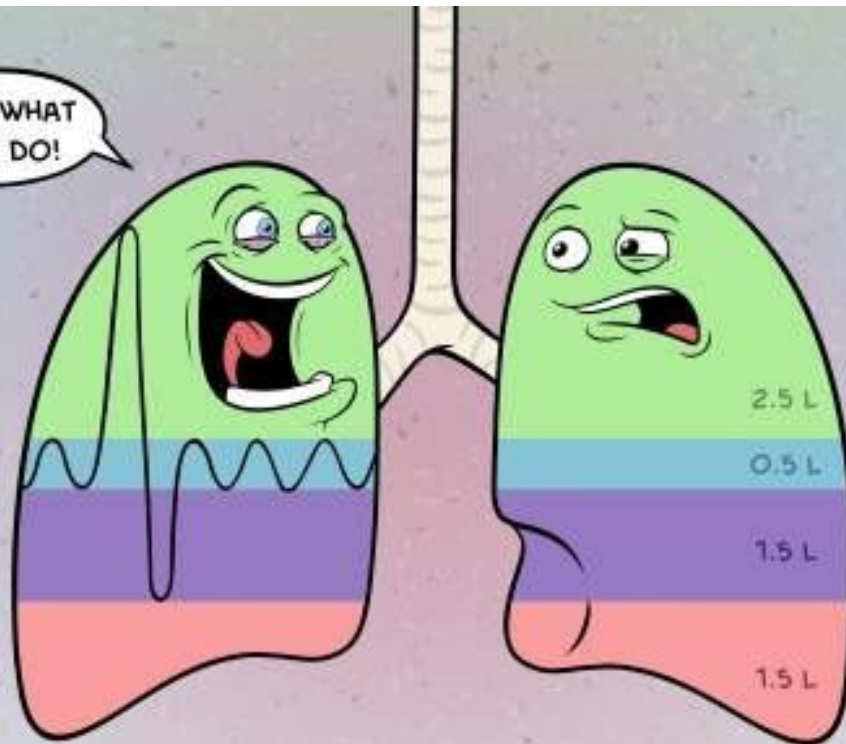

LUNG VOLUMES AND CAPACITIES

IRV
INSPIRATORY
RESERVE VOLUME

V_T
TIDAL VOLUME

ERV
EXPIRATORY
RESERVE VOLUME

RV
RESIDUAL VOLUME

LOOK WHAT
I CAN DO!

IC
INSPIRATORY
CAPACITY

FRC
FUNCTIONAL
RESIDUAL CAPACITY

VC
VITAL CAPACITY

TLC
TOTAL LUNG
CAPACITY

IRV

V_T

ERV

RV

IC

FRC

VC

TLC

Volums respiratoris